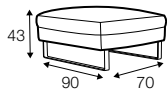

## COVERS

fixed

modular system

armchair

armchair wide

footstool 90x70

footstool 100x90

footstool frame 95x80

2 seater

3 seater

3XL seater

set 1 right / or left  
2 seater left / or right  
+ chaiselongue right / or left

set 2 right / or left  
3 seater left / or right  
+ chaiselongue long right / or left

set 7  
2 seater left + corner 90° + 2 seater right

set 8  
3 seater left + corner 90° + 3 seater right

set 13 left / or right  
2 seater left / or right  
+ corner 90°  
+ 3 seater right / or left

set 14 right / or left  
3 seater left / or right  
+ corner 90°  
+ bench right / or left