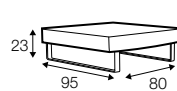

## COVERS

fixed

modular system

armchair

armchair wide

footstool 90x70

footstool 100x90

footstool frame 95x80

2 seater

3 seater

3XL seater

set 1 right / or left  
2 seater left / or right  
+ chaiselongue right / or left

set 2 right / or left  
3 seater left / or right  
+ chaiselongue long right / or left

set 7  
2 seater left + corner 90° + 2 seater right

set 8  
3 seater left + corner 90° + 3 seater right

set 13 left / or right  
2 seater left / or right  
+ corner 90°  
+ 3 seater right / or left

set 14 right / or left  
3 seater left / or right  
+ corner 90°  
+ bench right / or left