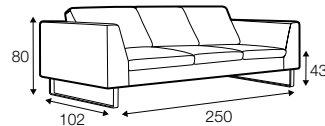

## COVERS

fixed

modular system

armchair

armchair wide

footstool 90x70

footstool 100x90

footstool frame 95x80

2 seater

3 seater

3XL seater

set 1 right / or left  
2 seater left / or right  
+ chaiselongue right / or left

set 2 right / or left  
3 seater left / or right  
+ chaiselongue long right / or left

set 7  
2 seater left + corner 90° + 2 seater right

set 8  
3 seater left + corner 90° + 3 seater right

set 13 left / or right  
2 seater left / or right  
+ corner 90°  
+ 3 seater right / or left

set 14 right / or left  
3 seater left / or right  
+ corner 90°  
+ bench right / or left