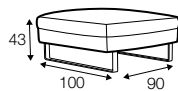

## COVERS

fixed

modular system

armchair

armchair wide

footstool 90x70

footstool 100x90

footstool frame 95x80

2 seater

3 seater

3XL seater

set 1 right / or left  
2 seater left / or right  
+ chaiselongue right / or left

set 2 right / or left  
3 seater left / or right  
+ chaiselongue long right / or left

set 7  
2 seater left + corner 90° + 2 seater right

set 8  
3 seater left + corner 90° + 3 seater right

set 13 left / or right  
2 seater left / or right  
+ corner 90°  
+ 3 seater right / or left

set 14 right / or left  
3 seater left / or right  
+ corner 90°  
+ bench right / or left