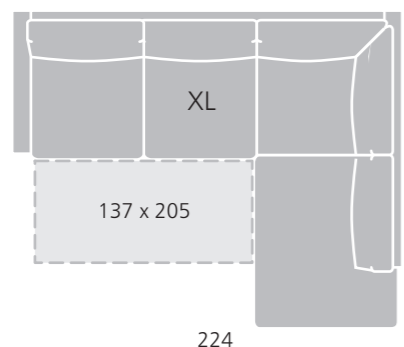

Polo

OÜ Ermatiko
Tööstuse 13, Laabi küla
Harku vald
76922 Harju mk.
Estonia
Phone + 372 605 5262
mail@ermatiko.ee
www.ermatiko.ee

*More comfortable life
since the year 1993*

Polo

Dimensions

	Width	Depth	Height
Measurements are without armrest			
2,5-seat bedsofa	141 cm	93 cm	90 cm
3-seat bedsofa	195 cm	93 cm	90 cm
Corner bedsofa with storage l/r	197 cm	157 cm	90 cm
Corner bedsofa Smart with storage l/r	224 cm	186 cm	90 cm
Corner bedsofa XL with storage l/r	224 cm	198 cm	90 cm
Corner bedsofa 3-XL with storage l/r	287 cm	198 cm	90 cm
Bedsofa Maxi with storage l/r	290 cm	198 cm	90 cm

Leather / PVC
Leather furniture may have additional seams

Legs

Plastics

Legs – plastic
Color – black

Armrests:

Miles 11 cm

Nelson 18 cm

Flores 21 cm

Bennet 17 cm

Deco pillows – 40x40 cm
– 50x50 cm

Deco pillows are not included in the price

Cover mattresses are available for additional cost

All given measurements are approximate