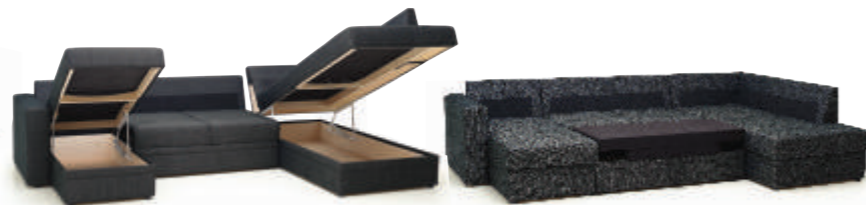

Polo

OÜ Ermatiko
Tööstuse 13, Laabi küla
Harku vald
76922 Harju mk.
Estonia
Phone + 372 605 5262
mail@ermatiko.ee
www.ermatiko.ee

*More comfortable life
since the year 1993*

Polo

Dimensions

	Width	Depth	Height
Measurements are without armrest			
2,5-seat bedsofa	141 cm	93 cm	90 cm
3-seat bedsofa	195 cm	93 cm	90 cm
Corner bedsofa with storage l/r	197 cm	157 cm	90 cm
Corner bedsofa Smart with storage l/r	224 cm	186 cm	90 cm
Corner bedsofa XL with storage l/r	224 cm	198 cm	90 cm
Corner bedsofa 3-XL with storage l/r	287 cm	198 cm	90 cm
Bedsofa Maxi with storage l/r	290 cm	198 cm	90 cm

Construction:

Frame – birch plywood and pine solid wood and nosag springs

Seat cushions – not loose, polyether foam EP 35

Back cushions – loose, blend of fiber
Cover is removable

Upholstery:

Fabric – Large selection in different price groups

Leather / PVC
Leather furniture may have additional seams

Legs

Plastics

Legs – plastic
Color – black

Armrests:

Miles 11 cm

Nelson 18 cm

Flores 21 cm