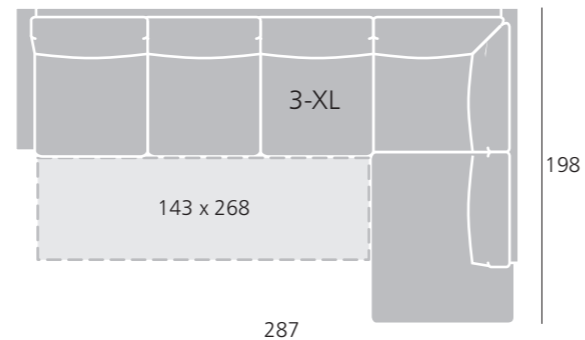

Polo

OÜ Ermatiko
Tööstuse 13, Laabi küla
Harku vald
76922 Harju mk.
Estonia
Phone + 372 605 5262
mail@ermatiko.ee
www.ermatiko.ee

*More comfortable life
since the year 1993*

Polo

Dimensions

	Width	Depth	Height
Measurements are without armrest			
2,5-seat bedsofa	141 cm	93 cm	90 cm
3-seat bedsofa	195 cm	93 cm	90 cm
Corner bedsofa with storage l/r	197 cm	157 cm	90 cm
Corner bedsofa Smart with storage l/r	224 cm	186 cm	90 cm
Corner bedsofa XL with storage l/r	224 cm	198 cm	90 cm
Corner bedsofa 3-XL with storage l/r	287 cm	198 cm	90 cm
Bedsofa Maxi with storage l/r	290 cm	198 cm	90 cm

Leather / PVC
Leather furniture may have additional seams

Legs

Plastics

Legs – plastic
Color – black

Armrests:

Miles 11 cm

Nelson 18 cm

Flores 21 cm

Bennet 17 cm

Deco pillows – 40x40 cm
– 50x50 cm

Deco pillows are not included in the price

Cover mattresses are available for additional cost

All given measurements are approximate