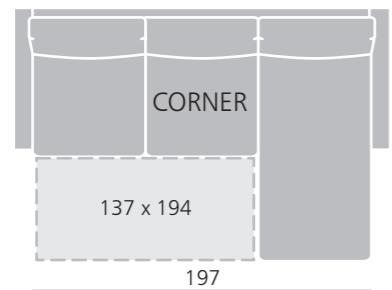

Polo

OÜ Ermatiko
Tööstuse 13, Laabi küla
Harku vald
76922 Harju mk.
Estonia
Phone + 372 605 5262
mail@ermatiko.ee
www.ermatiko.ee

*More comfortable life
since the year 1993*

Polo

Dimensions

	Width	Depth	Height
Measurements are without armrest			
2,5-seat bedsofa	141 cm	93 cm	90 cm
3-seat bedsofa	195 cm	93 cm	90 cm
Corner bedsofa with storage l/r	197 cm	157 cm	90 cm
Corner bedsofa Smart with storage l/r	224 cm	186 cm	90 cm
Corner bedsofa XL with storage l/r	224 cm	198 cm	90 cm
Corner bedsofa 3-XL with storage l/r	287 cm	198 cm	90 cm
Bedsofa Maxi with storage l/r	290 cm	198 cm	90 cm

Leather / PVC
Leather furniture may have additional seams

Legs

Plastics

Legs – plastic
Color – black

Armrests:

Miles 11 cm

Nelson 18 cm

Flores 21 cm