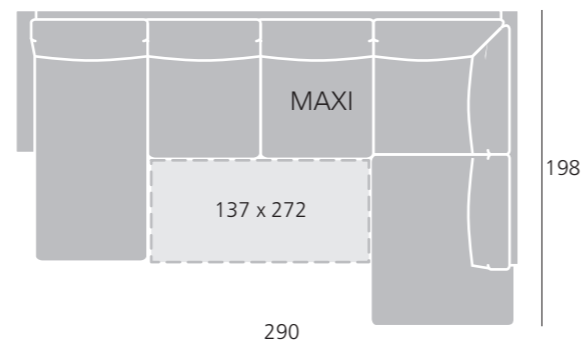

Polo

OÜ Ermatiko
Tööstuse 13, Laabi küla
Harku vald
76922 Harju mk.
Estonia
Phone + 372 605 5262
mail@ermatiko.ee
www.ermatiko.ee

*More comfortable life
since the year 1993*

Polo

Dimensions

	Width	Depth	Height
Measurements are without armrest			
2,5-seat bedsofa	141 cm	93 cm	90 cm
3-seat bedsofa	195 cm	93 cm	90 cm
Corner bedsofa with storage l/r	197 cm	157 cm	90 cm
Corner bedsofa Smart with storage l/r	224 cm	186 cm	90 cm
Corner bedsofa XL with storage l/r	224 cm	198 cm	90 cm
Corner bedsofa 3-XL with storage l/r	287 cm	198 cm	90 cm
Bedsofa Maxi with storage l/r	290 cm	198 cm	90 cm

Leather / PVC
Leather furniture may have additional seams

Legs

Plastics

Legs – plastic
Color – black

Armrests:

Miles 11 cm

Nelson 18 cm

Flores 21 cm