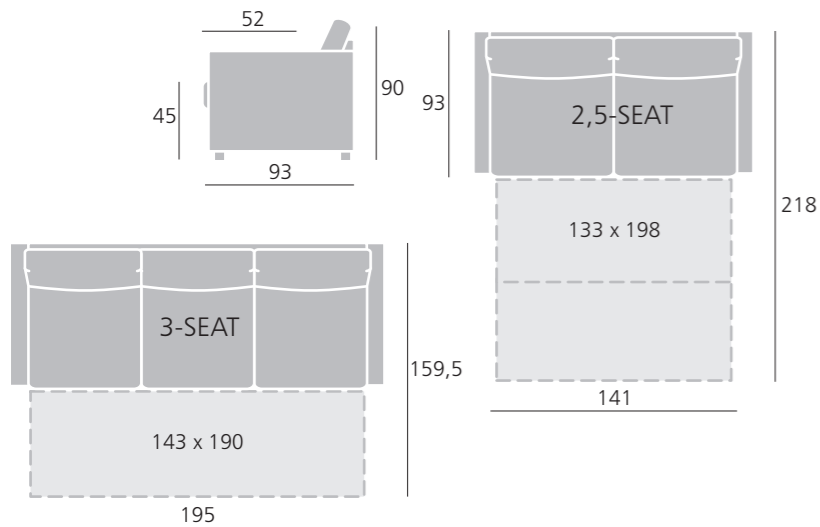

Polo

OÜ Ermatiko
Tööstuse 13, Laabi küla
Harku vald
76922 Harju mk.
Estonia
Phone + 372 605 5262
mail@ermatiko.ee
www.ermatiko.ee

*More comfortable life
since the year 1993*

Polo

Dimensions

	Width	Depth	Height
Measurements are without armrest			
2,5-seat bedsofa	141 cm	93 cm	90 cm
3-seat bedsofa	195 cm	93 cm	90 cm
Corner bedsofa with storage l/r	197 cm	157 cm	90 cm
Corner bedsofa Smart with storage l/r	224 cm	186 cm	90 cm
Corner bedsofa XL with storage l/r	224 cm	198 cm	90 cm
Corner bedsofa 3-XL with storage l/r	287 cm	198 cm	90 cm
Bedsofa Maxi with storage l/r	290 cm	198 cm	90 cm

Leather / PVC
Leather furniture may have additional seams

Legs

Plastics

Legs – plastic
Color – black

Armrests:

Miles 11 cm

Nelson 18 cm

Flores 21 cm

Bennet 17 cm

Deco pillows – 40x40 cm
– 50x50 cm

Deco pillows are not included in the price

Cover mattresses are available for additional cost

All given measurements are approximate