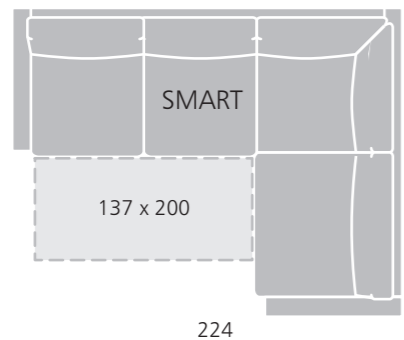

Polo

OÜ Ermatiko
Tööstuse 13, Laabi küla
Harku vald
76922 Harju mk.
Estonia
Phone + 372 605 5262
mail@ermatiko.ee
www.ermatiko.ee

*More comfortable life
since the year 1993*

Polo

Dimensions

	Width	Depth	Height
Measurements are without armrest			
2,5-seat bedsofa	141 cm	93 cm	90 cm
3-seat bedsofa	195 cm	93 cm	90 cm
Corner bedsofa with storage l/r	197 cm	157 cm	90 cm
Corner bedsofa Smart with storage l/r	224 cm	186 cm	90 cm
Corner bedsofa XL with storage l/r	224 cm	198 cm	90 cm
Corner bedsofa 3-XL with storage l/r	287 cm	198 cm	90 cm
Bedsofa Maxi with storage l/r	290 cm	198 cm	90 cm

Leather / PVC
Leather furniture may have additional seams

Legs

Plastics

Legs – plastic
Color – black

Armrests:

Miles 11 cm

Nelson 18 cm

Flores 21 cm